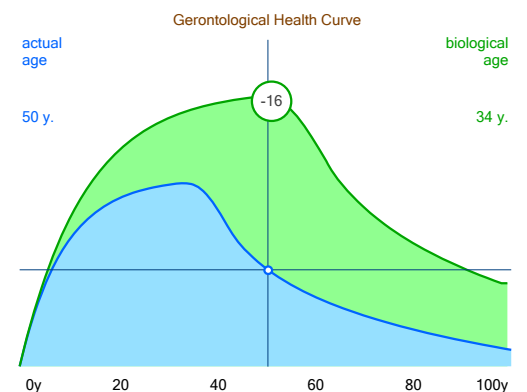

Biorythm Fractal Portrait

Complex Analysis Of Health Condition

Autonomic Nervous System regulation index B - 96%

Neuro-Hormonal regulation index C - 88%

Psychic-Emotional state D - 78%

Cardio-Vascular adaptation level A - 93%

Kaelana

Tuesday, 26 August 2014 3:07:23 P...

Tuesday, 26 August 2014 4:02:55 P...

Power of Auras

72%

89%

Chakras

	sahasrara	(7th)	65%
	ajna	(6th)	64%
	visuddha	(5th)	67%
	anahata	(4th)	76%
	manipura	(3rd)	79%
	svadhishthana	(2nd)	42%
	muladhara	(1st)	77%

Meridians

LU	LUNG MERIDIAN 3-5 am
LI	LARGE INTESTINE MERIDIAN 5-7 am
ST	STOMACH MERIDIAN 7-9 am
SP	SPLEEN MERIDIAN 9-11 am
HT	HEART MERIDIAN 11-1 pm
SI	SMALL INTESTINE MERIDIAN 1-3 pm
BL	BLADDER MERIDIAN 3-5 pm
KI	KIDNEY MERIDIAN 5-7 pm
PC	PERICARDIUM/ CIRCULATION MERIDIAN 7-9 pm
TW	TRIPLE WARMER/ THYROID MERIDIAN 9-11 pm
GB	GALL BLADDER MERIDIAN 11-1 am
LV	LIVER MERIDIAN 1-3 am

TOTAL POWER = 1896

TOTAL POWER = 4149

Gerontological curve

Kaelana

Tuesday, 26 August 2014 4:02:55 PM

The doshas and the 5 elements