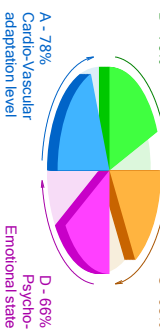

Complex Analysis Of Health Condition