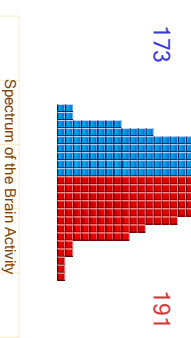

Metabolic Pyramid

Metabolic energy resources 364
173

Metabolic energy balance 1.10
191