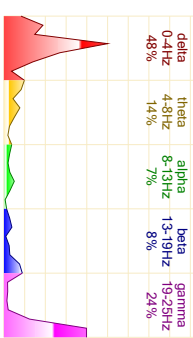

Spectrum of the Brain Activity