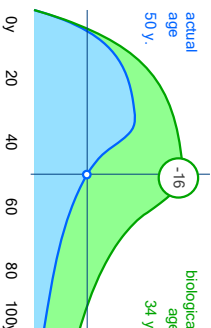

Gerontological Health Curve