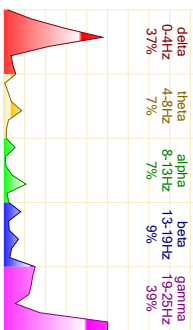

Spectrum of the Brain Activity

Gerontological Health Curve