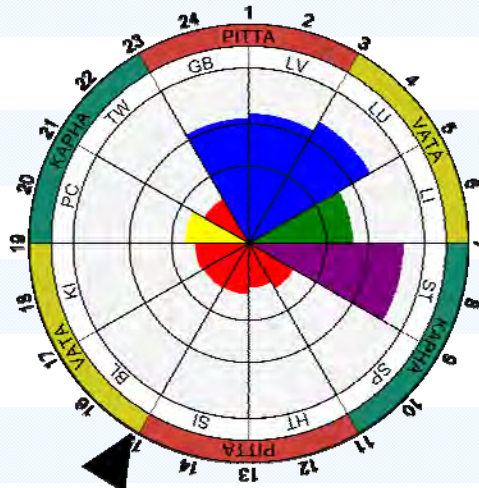

Neuro-Hormonal Matrix

Metabolic Pyramid

Metabolic energy resources 364
173

Metabolic energy balance 1.10
191

Spectrum of the Brain Activity

Gerontological Health Curve

Spine-Map of Brain Electrical Activity

Biorythm Fractal Portrait

Complex Analysis Of Health Condition

Autonomic Nervous System regulation index B - 96%

Neuro-Hormonal regulation index C - 88%

Psychic-Emotional state D - 78%

Cardio-Vascular adaptation level A - 93%

Kaelana

Tuesday, 26 August 2014 3:07:23 P...

Tuesday, 26 August 2014 4:02:55 P...

Power of Auras

72%

89%

Chakras

	sahasrara	(7th)	65%
	ajna	(6th)	64%
	visuddha	(5th)	67%
	anahata	(4th)	76%
	manipura	(3rd)	79%
	svadhishthana	(2nd)	42%
	muladhara	(1st)	77%

Meridians

LU	LUNG MERIDIAN 3-5 am
LI	LARGE INTESTINE MERIDIAN 5-7 am
ST	STOMACH MERIDIAN 7-9 am
SP	SPLEEN MERIDIAN 9-11 am
HT	HEART MERIDIAN 11-1 pm
SI	SMALL INTESTINE MERIDIAN 1-3 pm
BL	BLADDER MERIDIAN 3-5 pm
KI	KIDNEY MERIDIAN 5-7 pm
PC	PERICARDIUM/ CIRCULATION MERIDIAN 7-9 pm
TW	TRIPLE WARMER/ THYROID MERIDIAN 9-11 pm
GB	GALL BLADDER MERIDIAN 11-1 am
LV	LIVER MERIDIAN 1-3 am