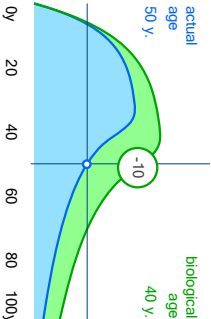

Tuesday, 26 August 2014 3:07:23 PM

ECG Diagram

Human frequency spectrum diagram

Self Healing Potential

Neuro-Hormonal Matrix

Metabolic Pyramid

Metabolic energy resources 264
144

Metabolic energy balance 0.83
120

Spectrum of the Brain Activity

Gerontological Health Curve

Spine-Map of Brain Electrical Activity

Biorythm Fractal Portrait

Complex Analysis Of Health Condition

Tuesday, 26 August 2014 4:02:55 PM

ECG Diagram

Human frequency spectrum diagram

Self Healing Potential

Neuro-Hormonal Matrix

Metabolic Pyramid

Metabolic energy resources 364
173

Metabolic energy balance 1.10
191

Spectrum of the Brain Activity

Gerontological Health Curve

Spine-Map of Brain Electrical Activity

Biorythm Fractal Portrait

Complex Analysis Of Health Condition