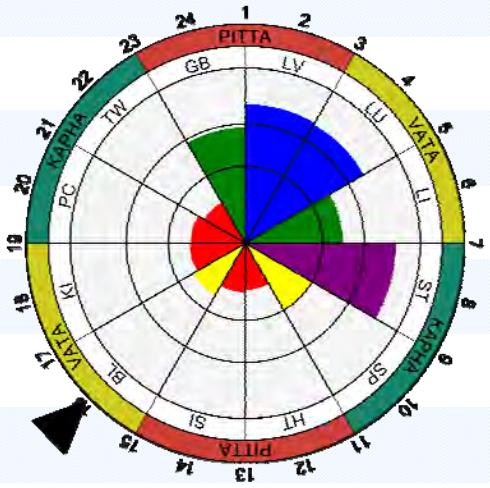

Neuro-Hormonal Matrix

Metabolic Pyramid

Metabolic energy resources 364
173

Metabolic energy balance 1.10
191

Spectrum of the Brain Activity

Gerontological Health Curve

Spine-Map of Brain Electrical Activity

Biorythm Fractal Portrait

Complex Analysis Of Health Condition

Autonomic Nervous System regulation index B - 96%

Neuro-Hormonal regulation index C - 88%

Psychic-Emotional state D - 78%

Cardio-Vascular adaptation level A - 93%

Kaelana

Tuesday, 26 August 2014 3:07:23 P...

Tuesday, 26 August 2014 4:02:55 P...

Power of Auras

72%

89%

Chakras

	sahasrara	(7th)	65%
	ajna	(6th)	64%
	visuddha	(5th)	67%
	anahata	(4th)	76%
	manipura	(3rd)	79%
	svadhishthana	(2nd)	42%
	muladhara	(1st)	77%

Meridians

LU	LUNG MERIDIAN 3-5 am
LI	LARGE INTESTINE MERIDIAN 5-7 am
ST	STOMACH MERIDIAN 7-9 am
SP	SPLEEN MERIDIAN 9-11 am
HT	HEART MERIDIAN 11-1 pm
SI	SMALL INTESTINE MERIDIAN 1-3 pm
BL	BLADDER MERIDIAN 3-5 pm
KI	KIDNEY MERIDIAN 5-7 pm
PC	PERICARDIUM/ CIRCULATION MERIDIAN 7-9 pm
TW	TRIPLE WARMER/ THYROID MERIDIAN 9-11 pm
GB	GALL BLADDER MERIDIAN 11-1 am
LV	LIVER MERIDIAN 1-3 am