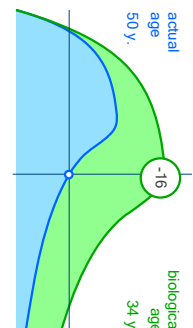

Spine-Map of Brain Electrical Activity