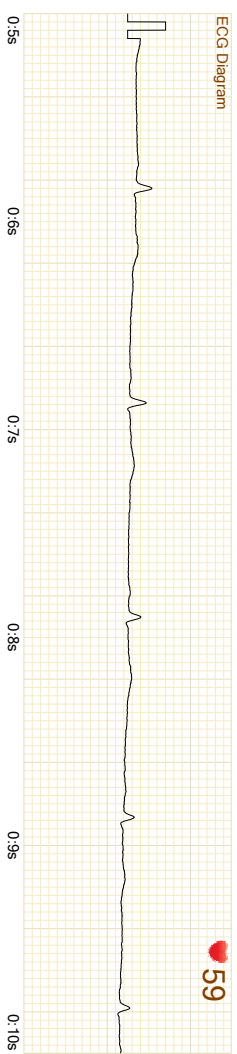

Biorythm Fractal Portrait

Complex Analysis Of Health Condition

Tuesday, 26 August 2014 4:02:55 PM

ECG Diagram