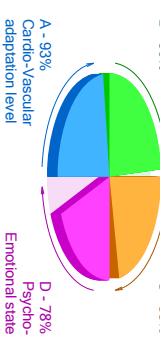

Complex Analysis Of Health Condition