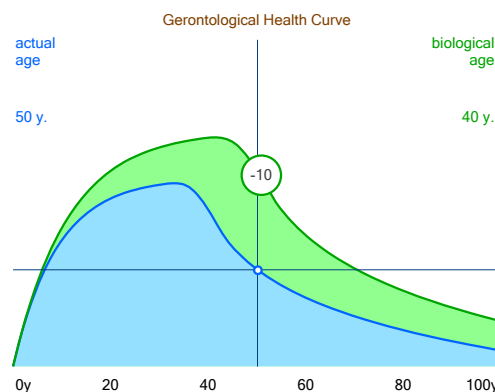

Spectrum of the Brain Activity

Gerontological Health Curve

Spine-Map of Brain Electrical Activity

Biorythm Fractal Portrait

Complex Analysis Of Health Condition

Autonomic Nervous System regulation index B - 76%

Biorythm Fractal Portrait

Complex Analysis Of Health Condition

Autonomic Nervous System regulation index B - 96%

Neuro-Hormonal regulation index C - 88%

Psychic-Emotional state D - 78%

Cardio-Vascular adaptation level A - 93%

Kaelana

Tuesday, 26 August 2014 3:07:23 P...

Tuesday, 26 August 2014 4:02:55 P...

Power of Auras

72%

89%

Chakras

	sahasrara	(7th)	65%
	ajna	(6th)	64%
	visuddha	(5th)	67%
	anahata	(4th)	76%
	manipura	(3rd)	79%
	svadhishthana	(2nd)	42%
	muladhara	(1st)	77%

TOTAL POWER = 1896

TOTAL POWER = 4149

Gerontological curve

Kaelana

Tuesday, 26 August 2014 4:02:55 PM

The doshas and the 5 elements