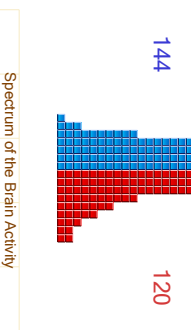

Metabolic Pyramid

Metabolic energy resources 264
144

Metabolic energy balance 0.83
120