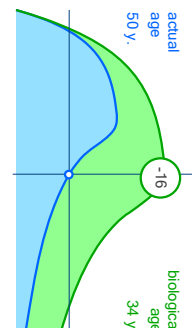

Spine-Map of Brain Electrical Activity

Biorythm Fractal Portrait